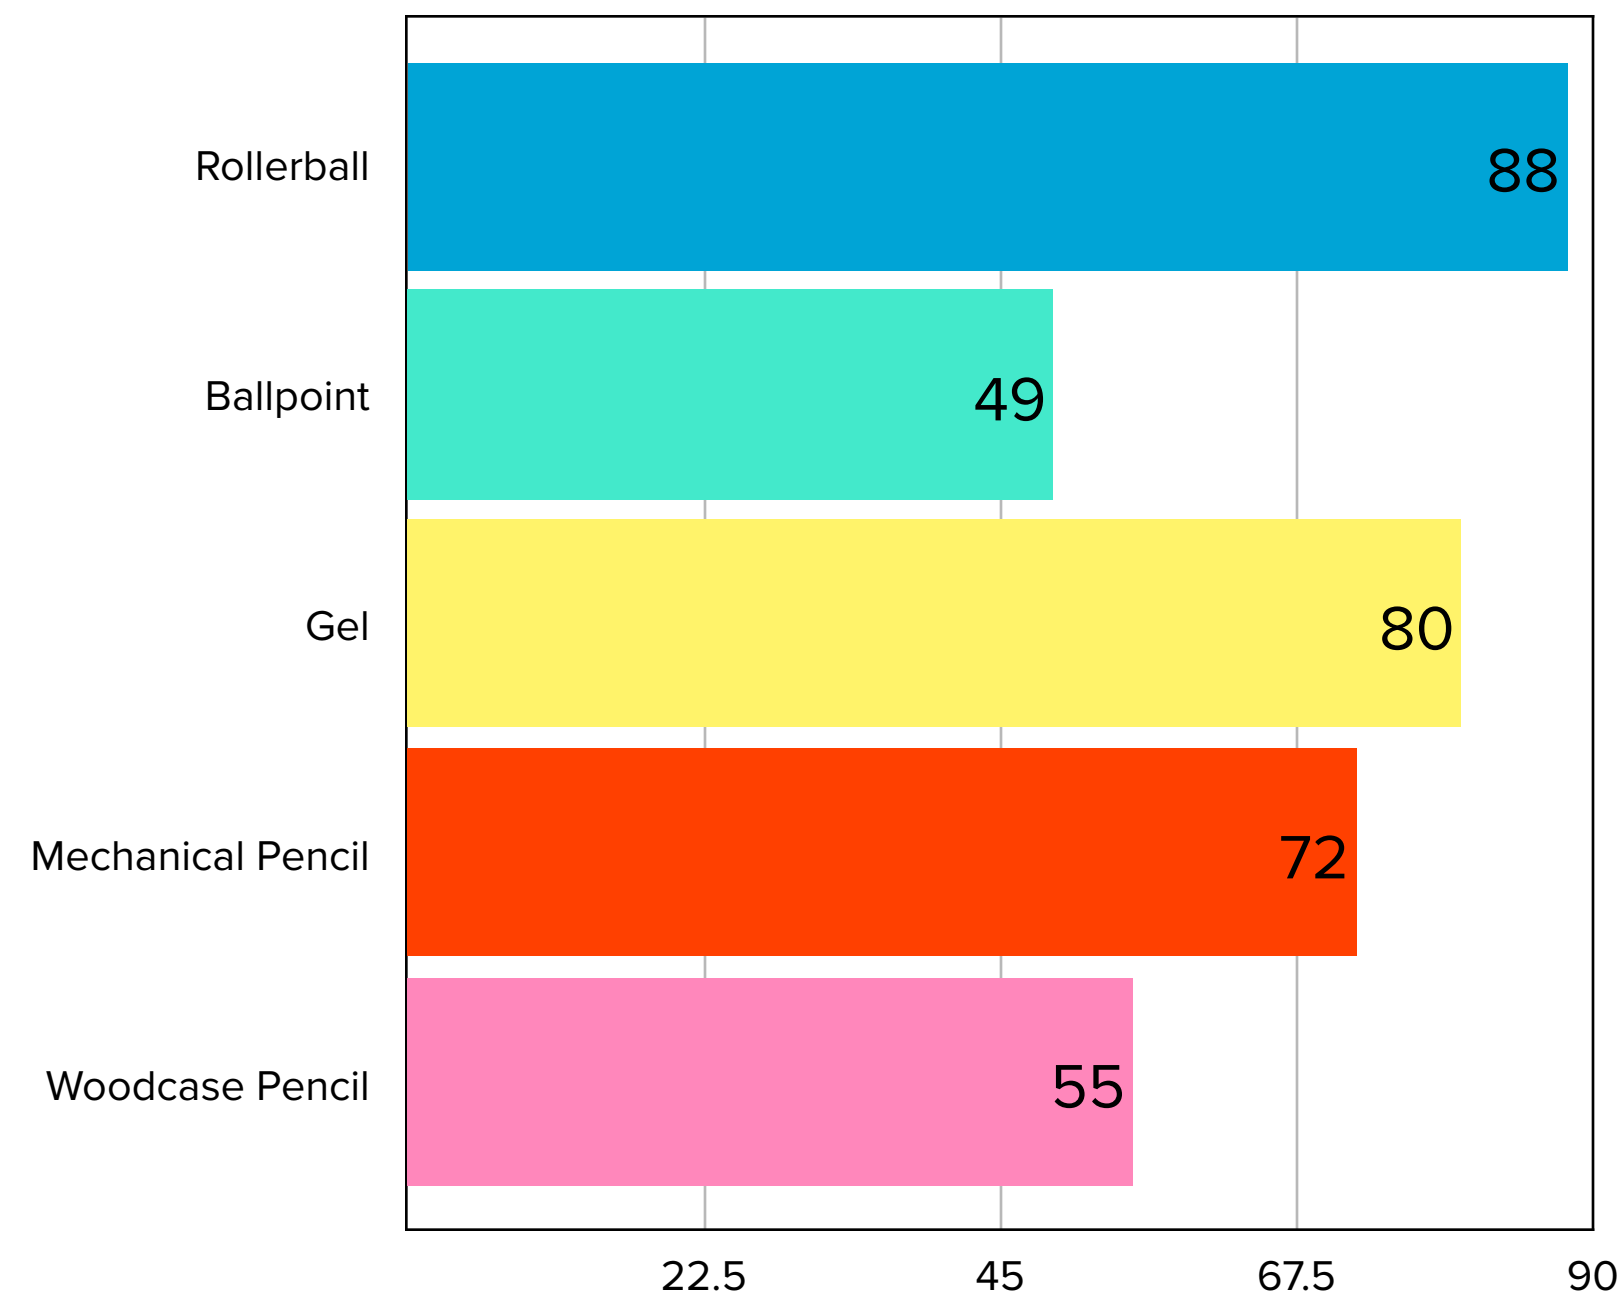

NON FOUNTAIN PEN USAGE

WHICH STANDARD PEN & PENCIL TYPES DO YOU REGULARLY USE?