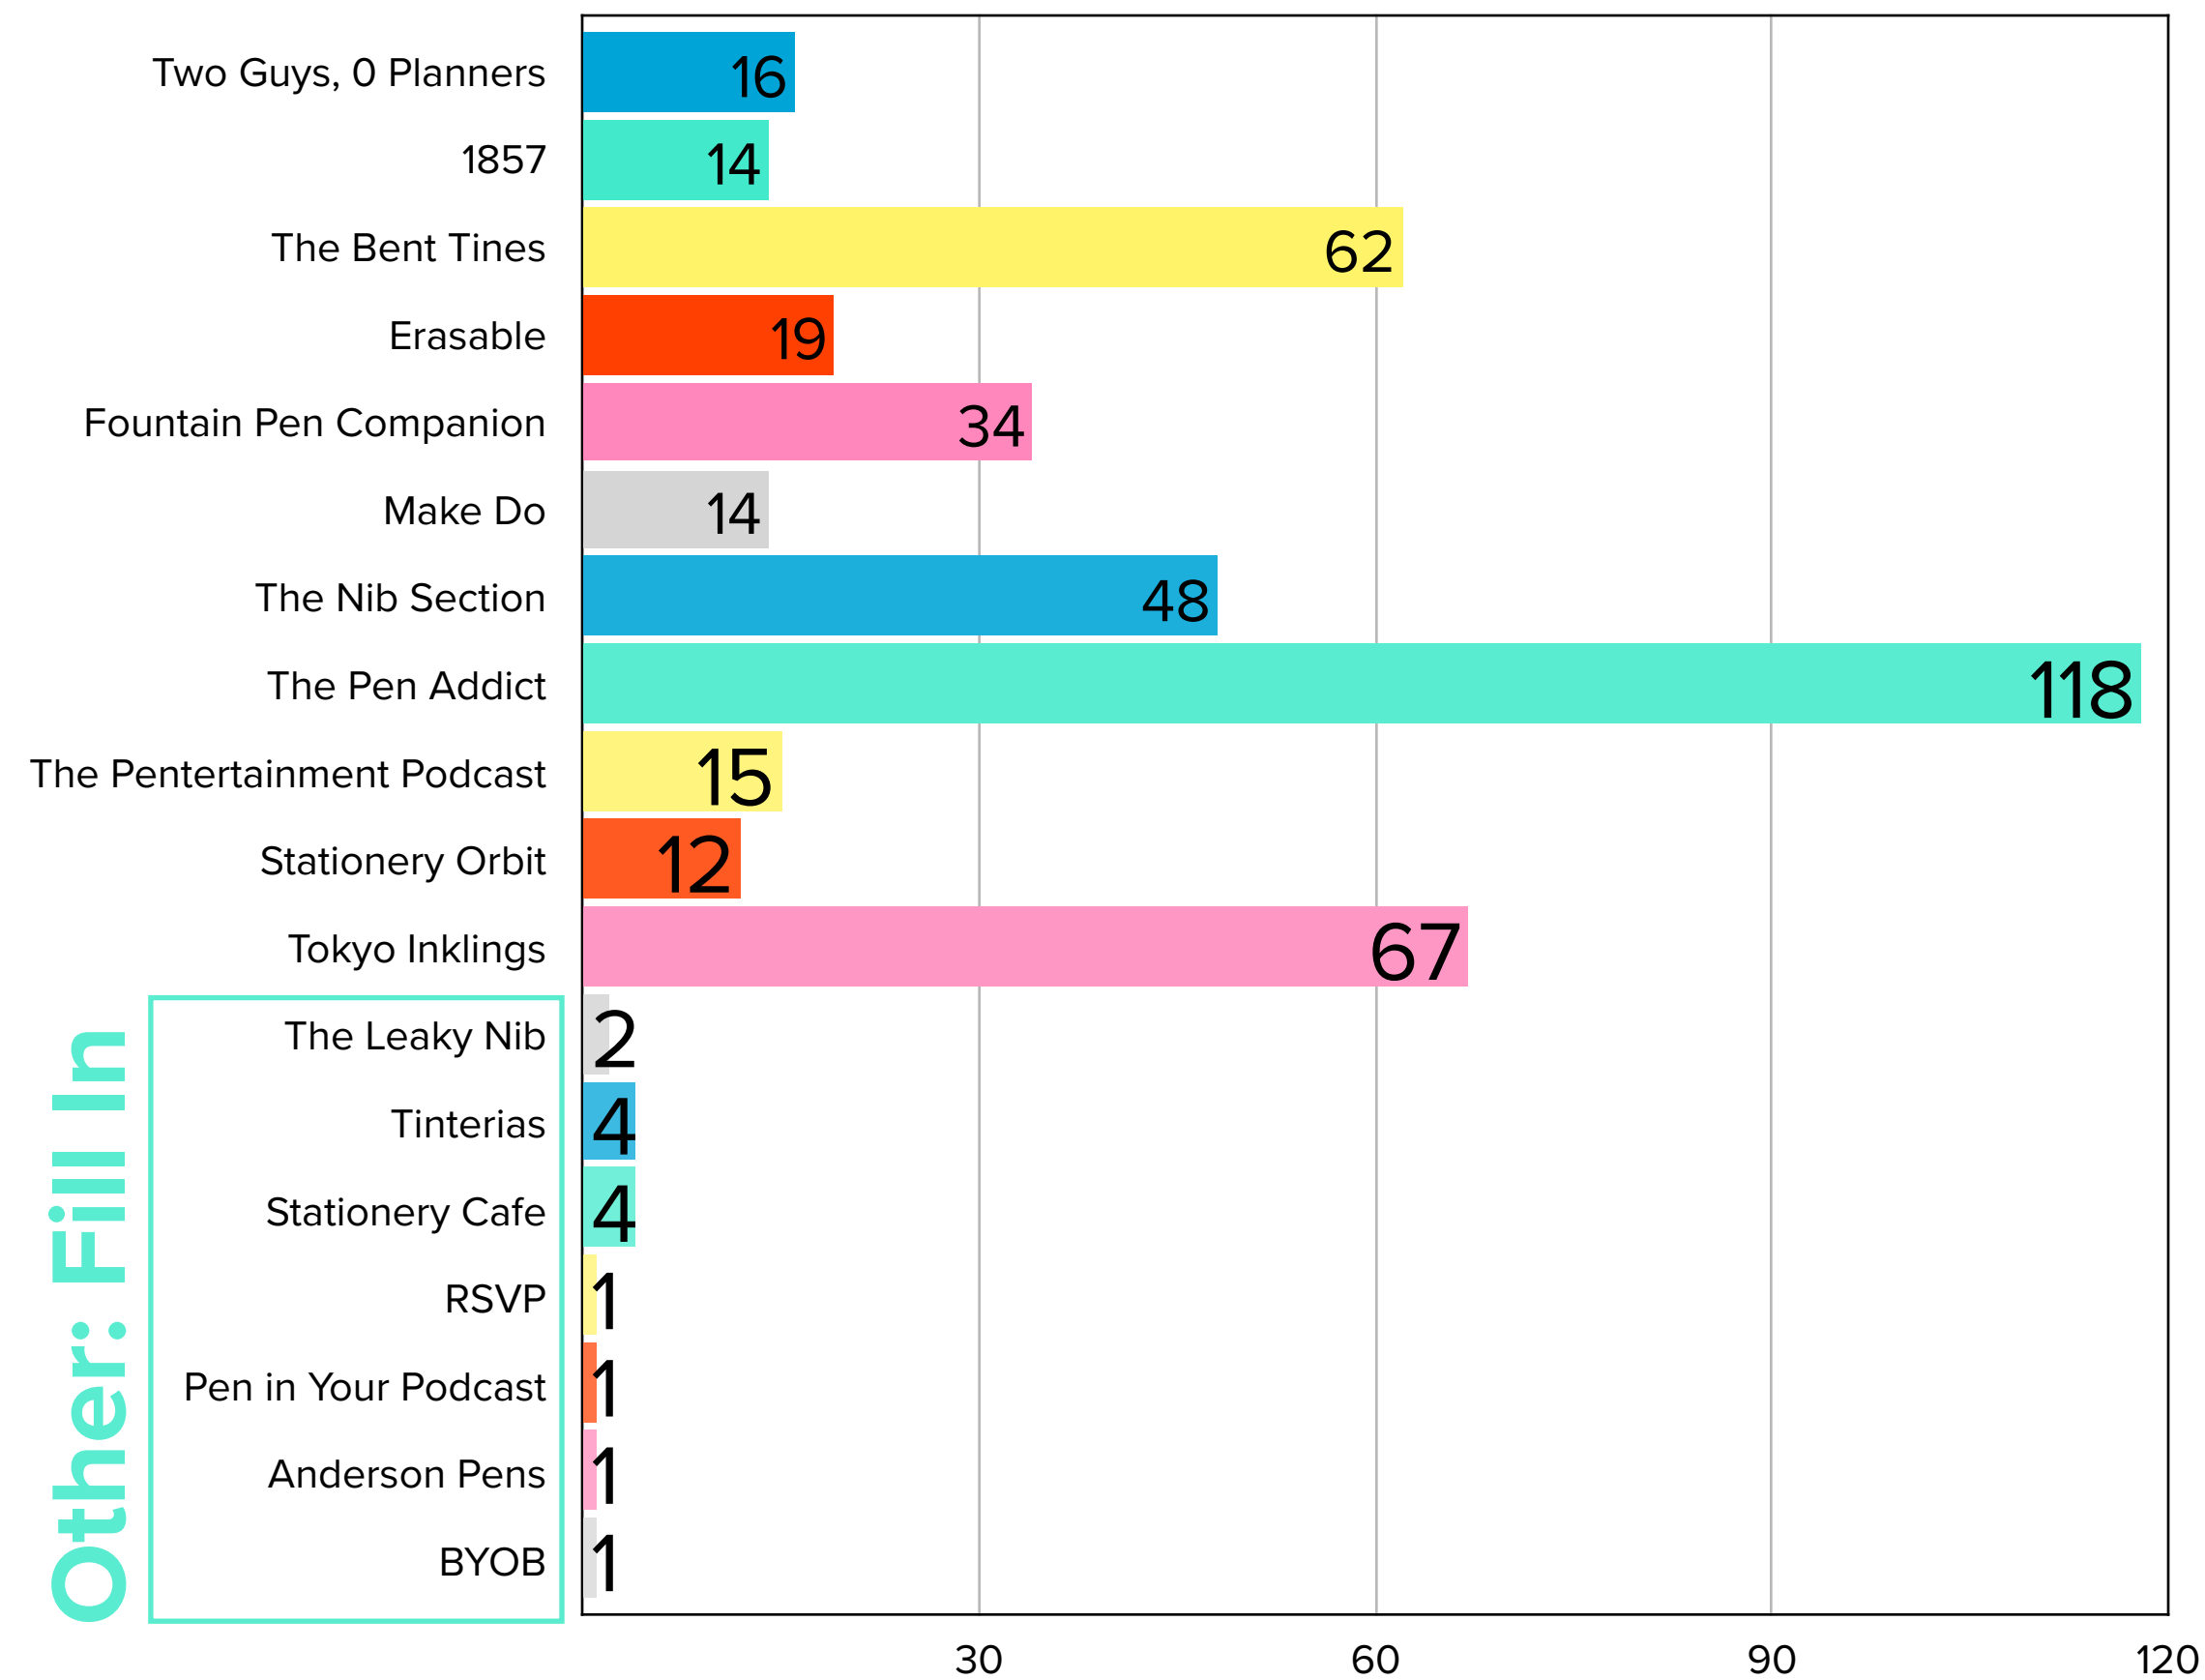

ENTERTAINMENT CONSUMPTION

WHICH PODCASTS DO YOU LISTEN TO REGULARLY?