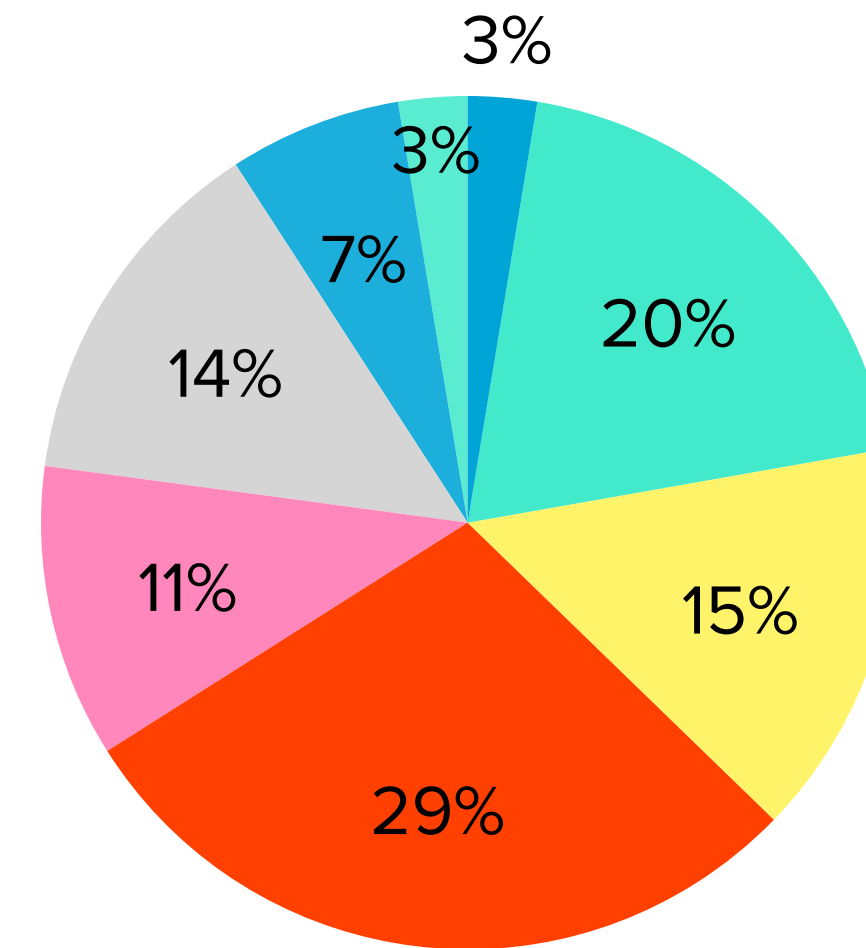

MICHAEL HARRIS, PHD & KATHERINE PALMISANO, MD

SLACK SURVEY 2020

RESULTS

DEMOGRAPHICS

— TOTAL RESPONDENTS: 154

GENDER

AGE

HIGHEST EDUCATION

OCCUPATIONAL DATA

IN WHAT IS YOUR HIGHEST LEVEL DEGREE?

CURRENT PROFESSION/OCCUPATION?

PEN HOBBY

YEAR COLLECTING BEGAN

- Pre-1990
- 1990-1995
- 1996-2000
- 2001-2005
- 2006-2010
- 2011-2015
- 2016-Present

TIME SPENT ON SLACK PER DAY

- Less than one hour
- 1-2 hours
- 2+ hours
- More time than my boss knows about (it is always open on my computer)
- From dawn to dusk (if my partner knew, I would be single)

INK COLLECTION SIZE (Bottles & Samples)

- <10
- 10-30
- 31-50
- 51-100
- 101-250
- 251-500
- 501+
- I lost count ten orders from Vanness ago

FOUNTAIN PEN COLLECTION (the pen cup does count)

- <10
- 10-20
- 21-30
- 31-40
- 41-50
- 51-100
- 101-200
- 201-300
- 301+
- More than I tell my parter about