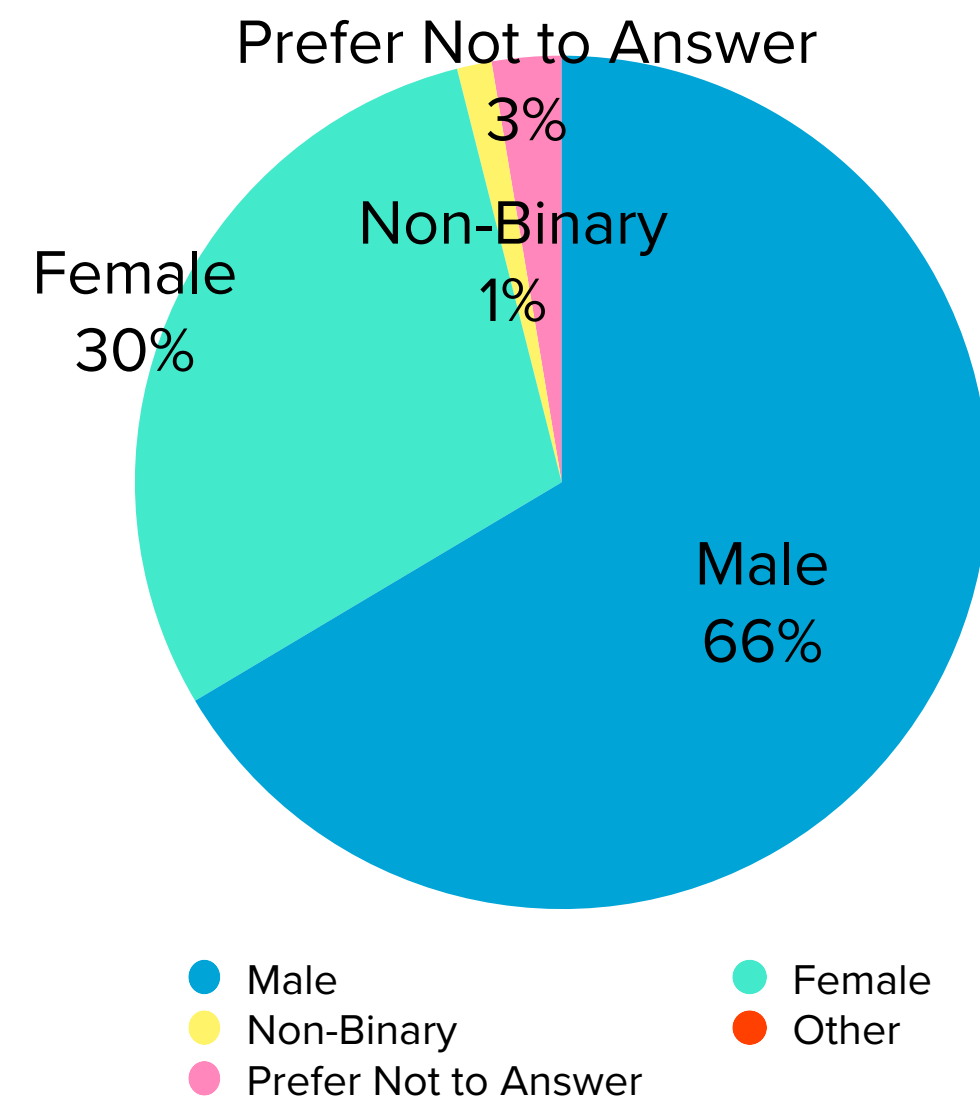

MICHAEL HARRIS, PHD & KATHERINE PALMISANO, MD

SLACK SURVEY 2020

RESULTS

DEMOGRAPHICS

— TOTAL RESPONDENTS: 154

GENDER

AGE

HIGHEST EDUCATION

- Less than one hour
- 1-2 hours
- 2+ hours
- More time than my boss knows about (it is always open on my computer)
- From dawn to dusk (if my partner knew, I would be single)

INK COLLECTION SIZE (Bottles & Samples)