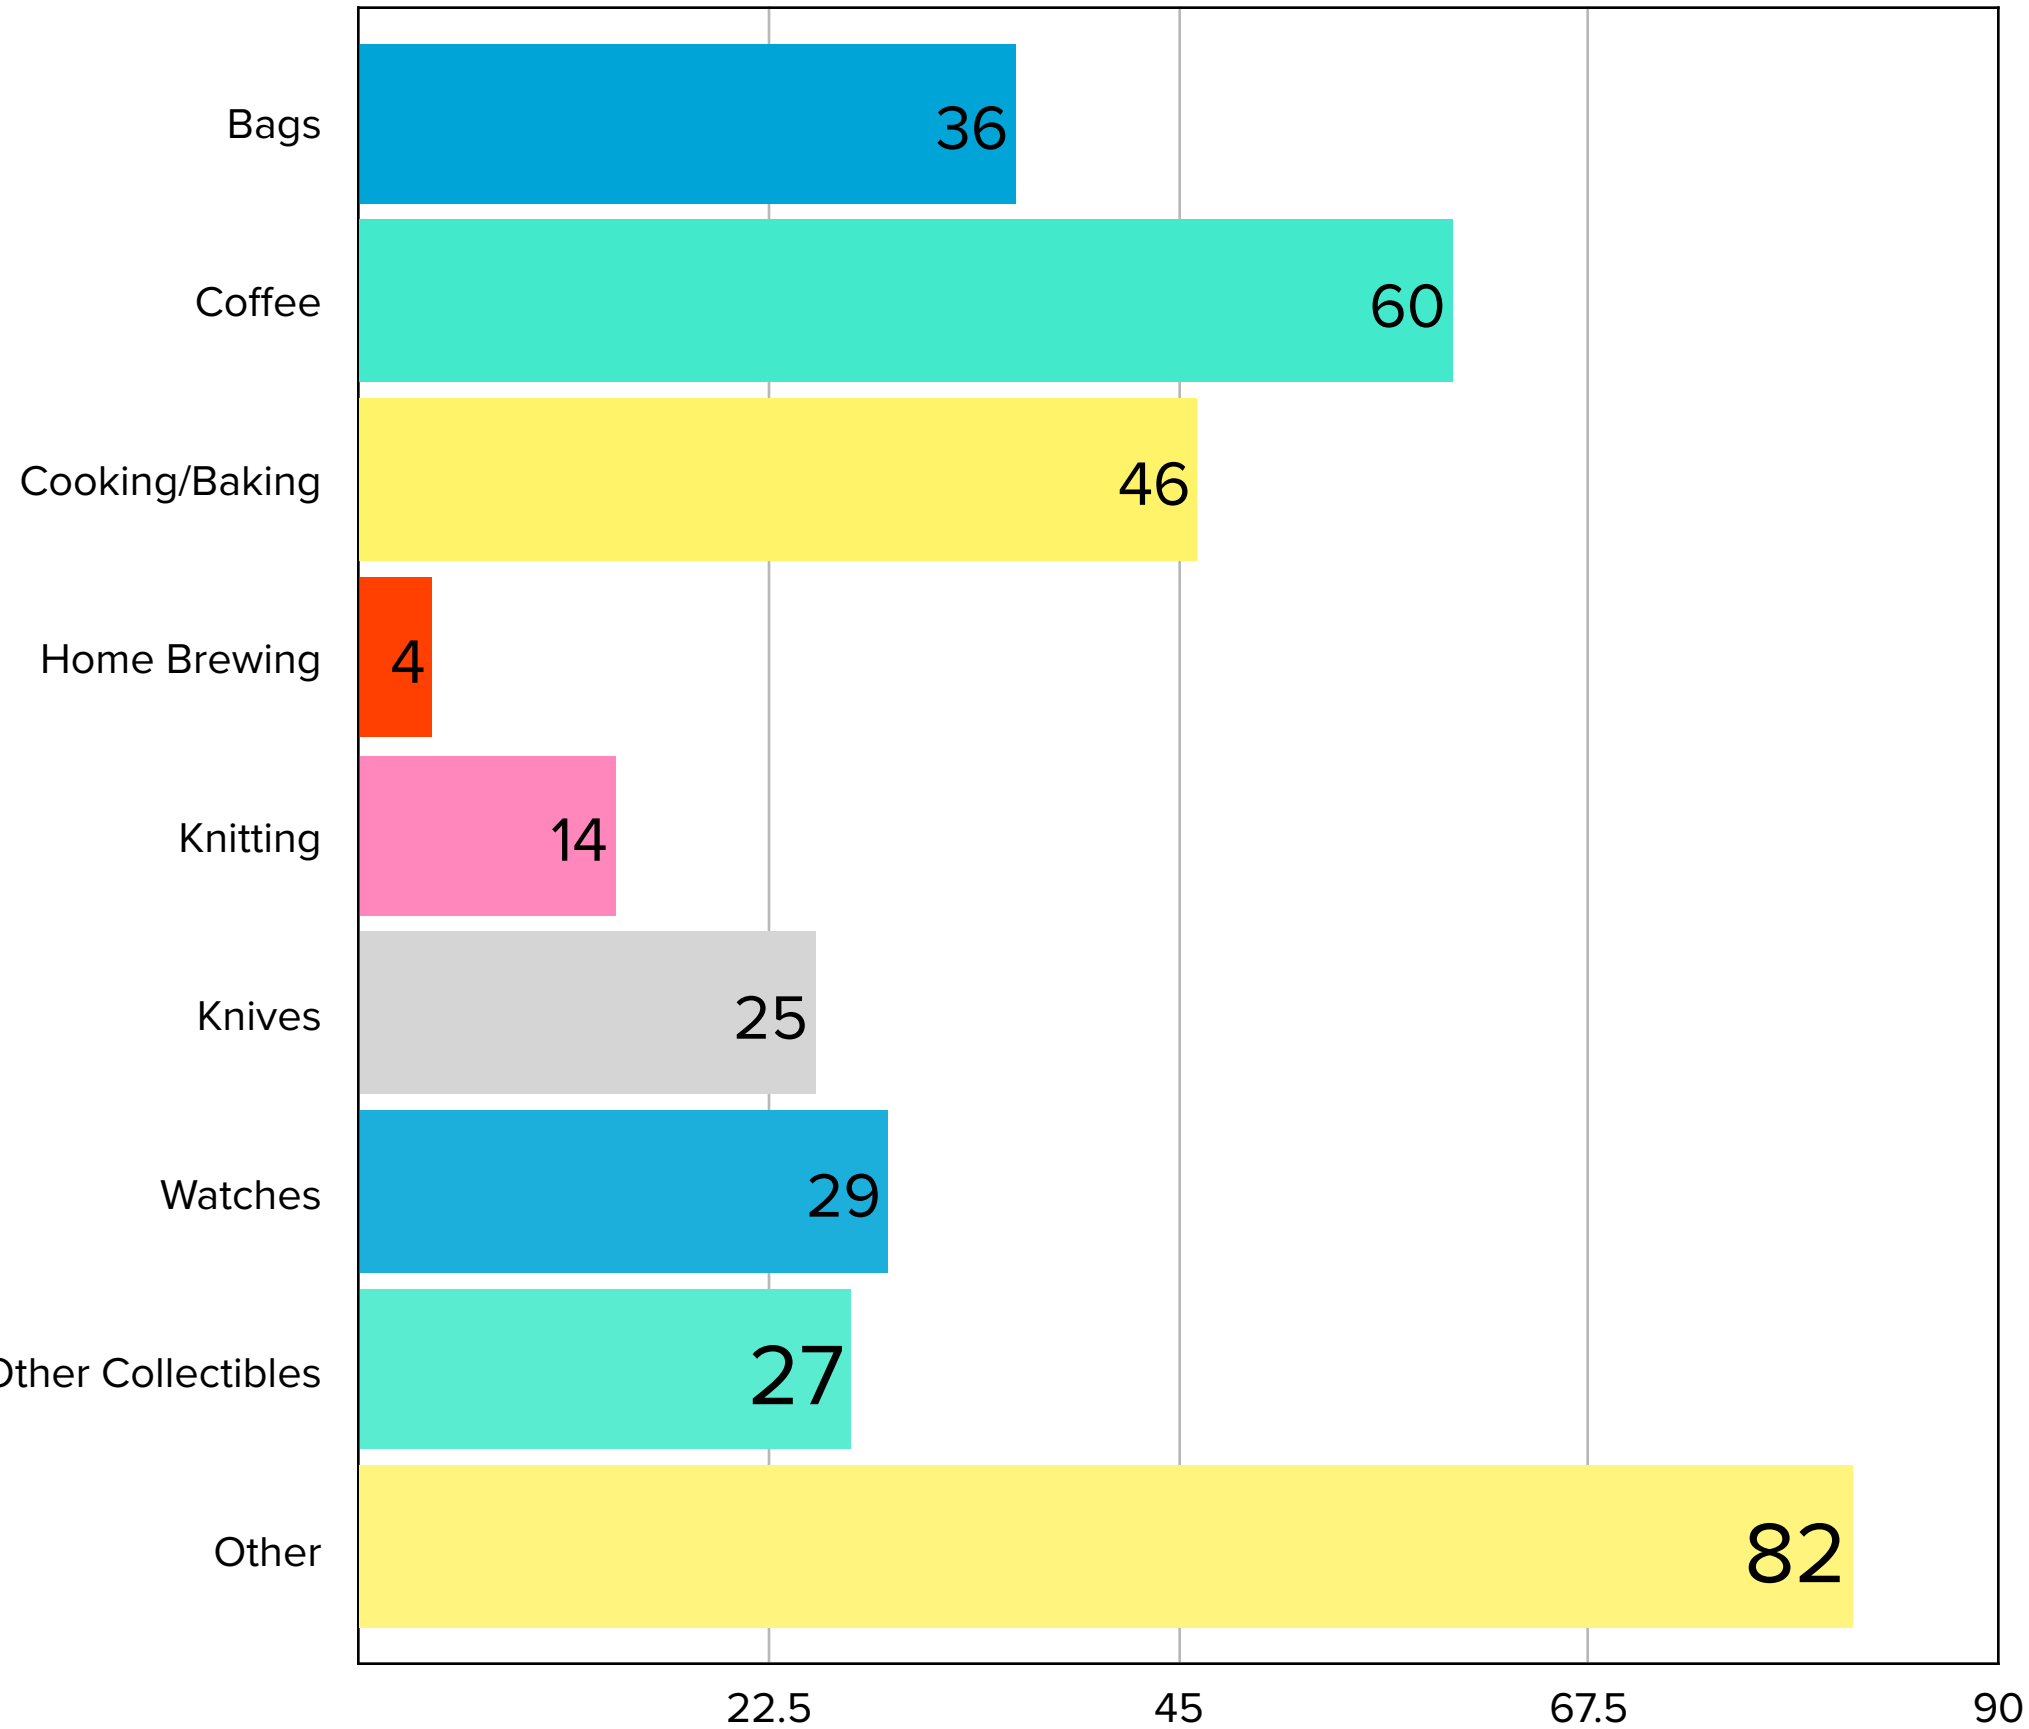

OTHER HOBBIES

WHAT OTHER HOBBIES DO YOU HAVE?