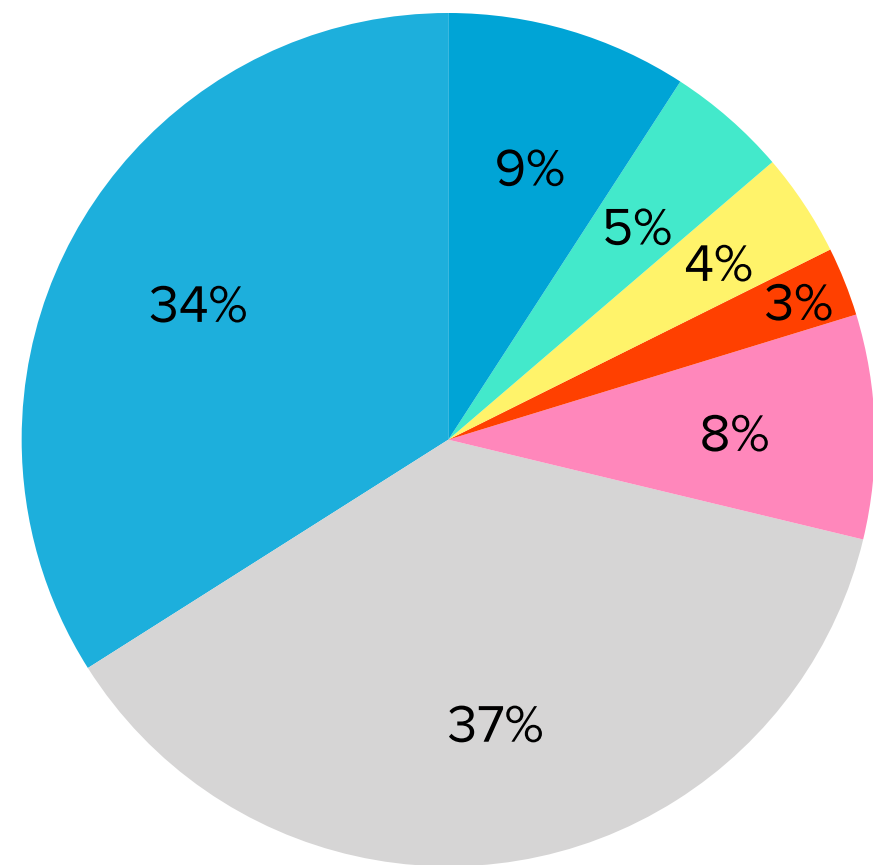

MICHAEL HARRIS, PHD & KATHERINE PALMISANO, MD

SLACK SURVEY 2020

RESULTS

DEMOGRAPHICS

— TOTAL RESPONDENTS: 154

GENDER

AGE

HIGHEST EDUCATION

OCCUPATIONAL DATA

IN WHAT IS YOUR HIGHEST LEVEL DEGREE?

CURRENT PROFESSION/OCCUPATION?

PEN HOBBY

YEAR COLLECTING BEGAN

- Pre-1990
- 1990-1995
- 1996-2000
- 2001-2005
- 2006-2010
- 2011-2015
- 2016-Present

TIME SPENT ON SLACK PER DAY

- Less than one hour
- 1-2 hours
- 2+ hours
- More time than my boss knows about (it is always open on my computer)
- From dawn to dusk (if my partner knew, I would be single)

INK COLLECTION SIZE (Bottles & Samples)

- <10
- 10-30
- 31-50
- 51-100
- 101-250
- 251-500
- 501+
- I lost count ten orders from Vanness ago

FOUNTAIN PEN COLLECTION (the pen cup does count)

- <10
- 10-20
- 21-30
- 31-40
- 41-50
- 51-100
- 101-200
- 201-300
- 301+
- More than I tell my parter about