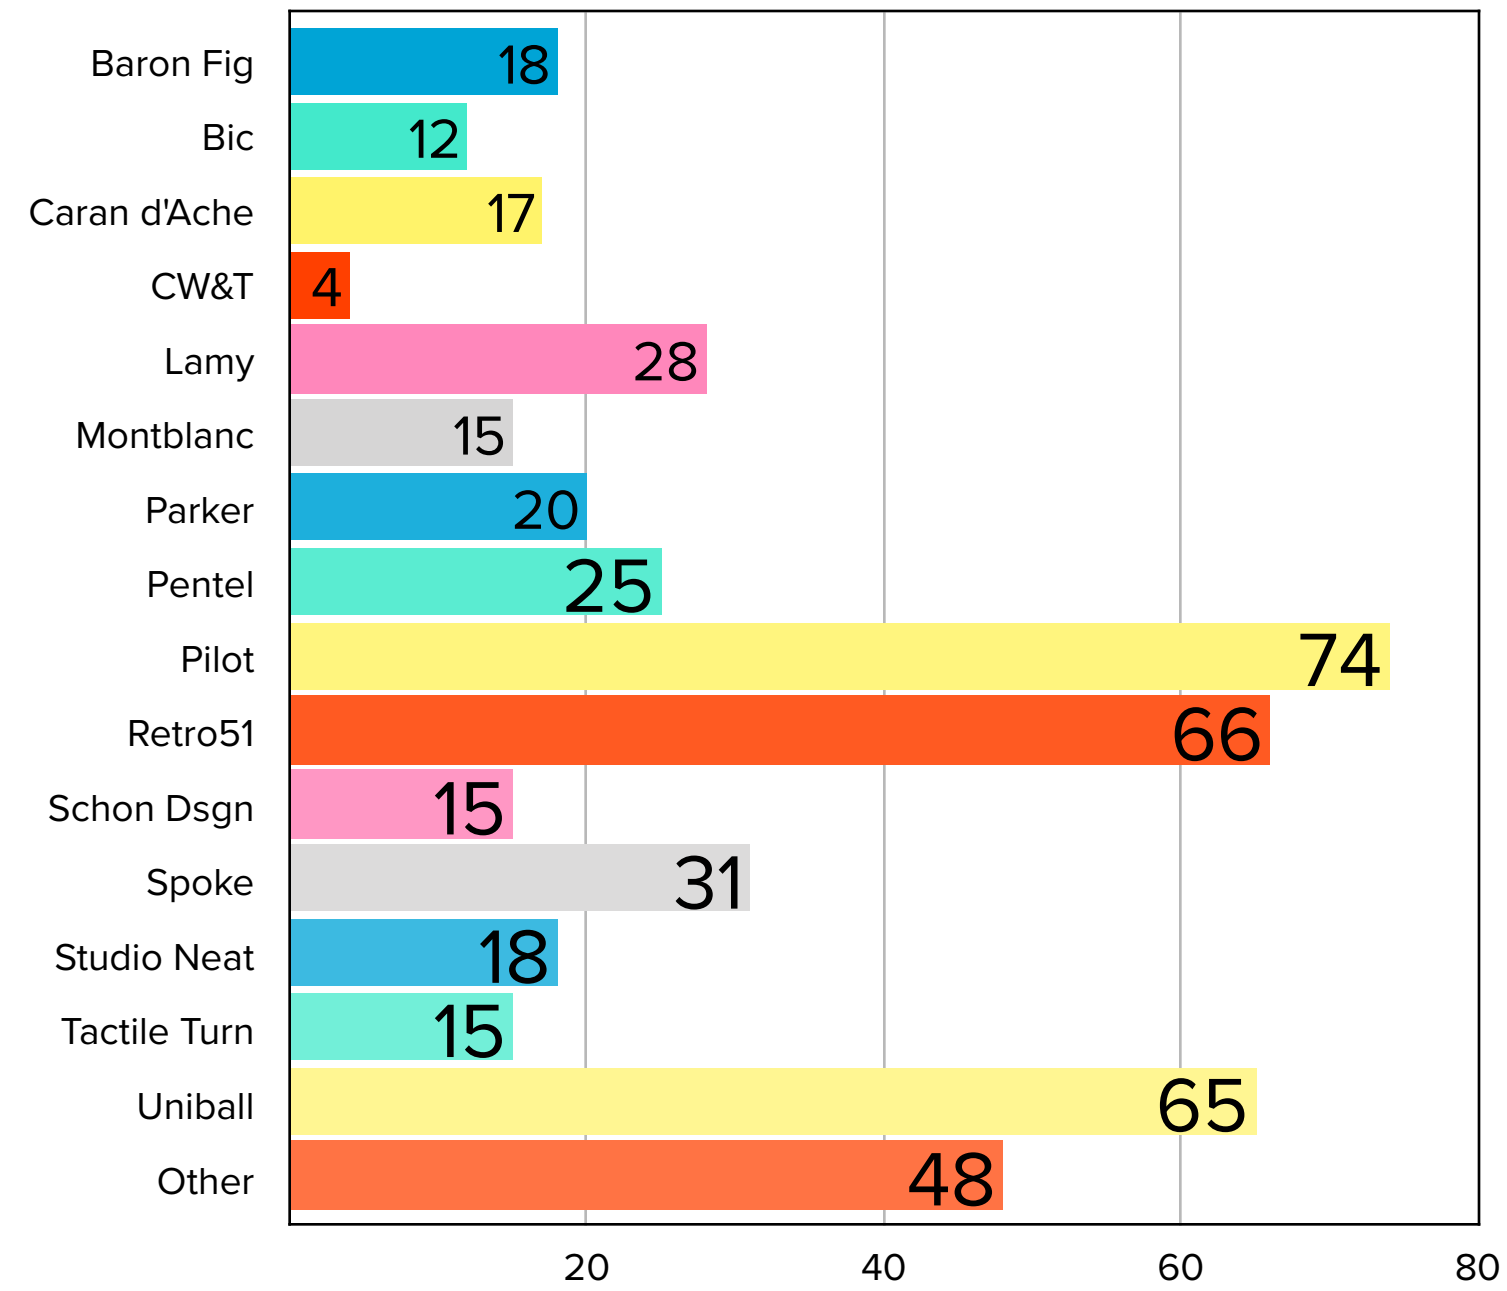

WHICH STANDARD PEN BRANDS DO YOU REGULARLY USE?*