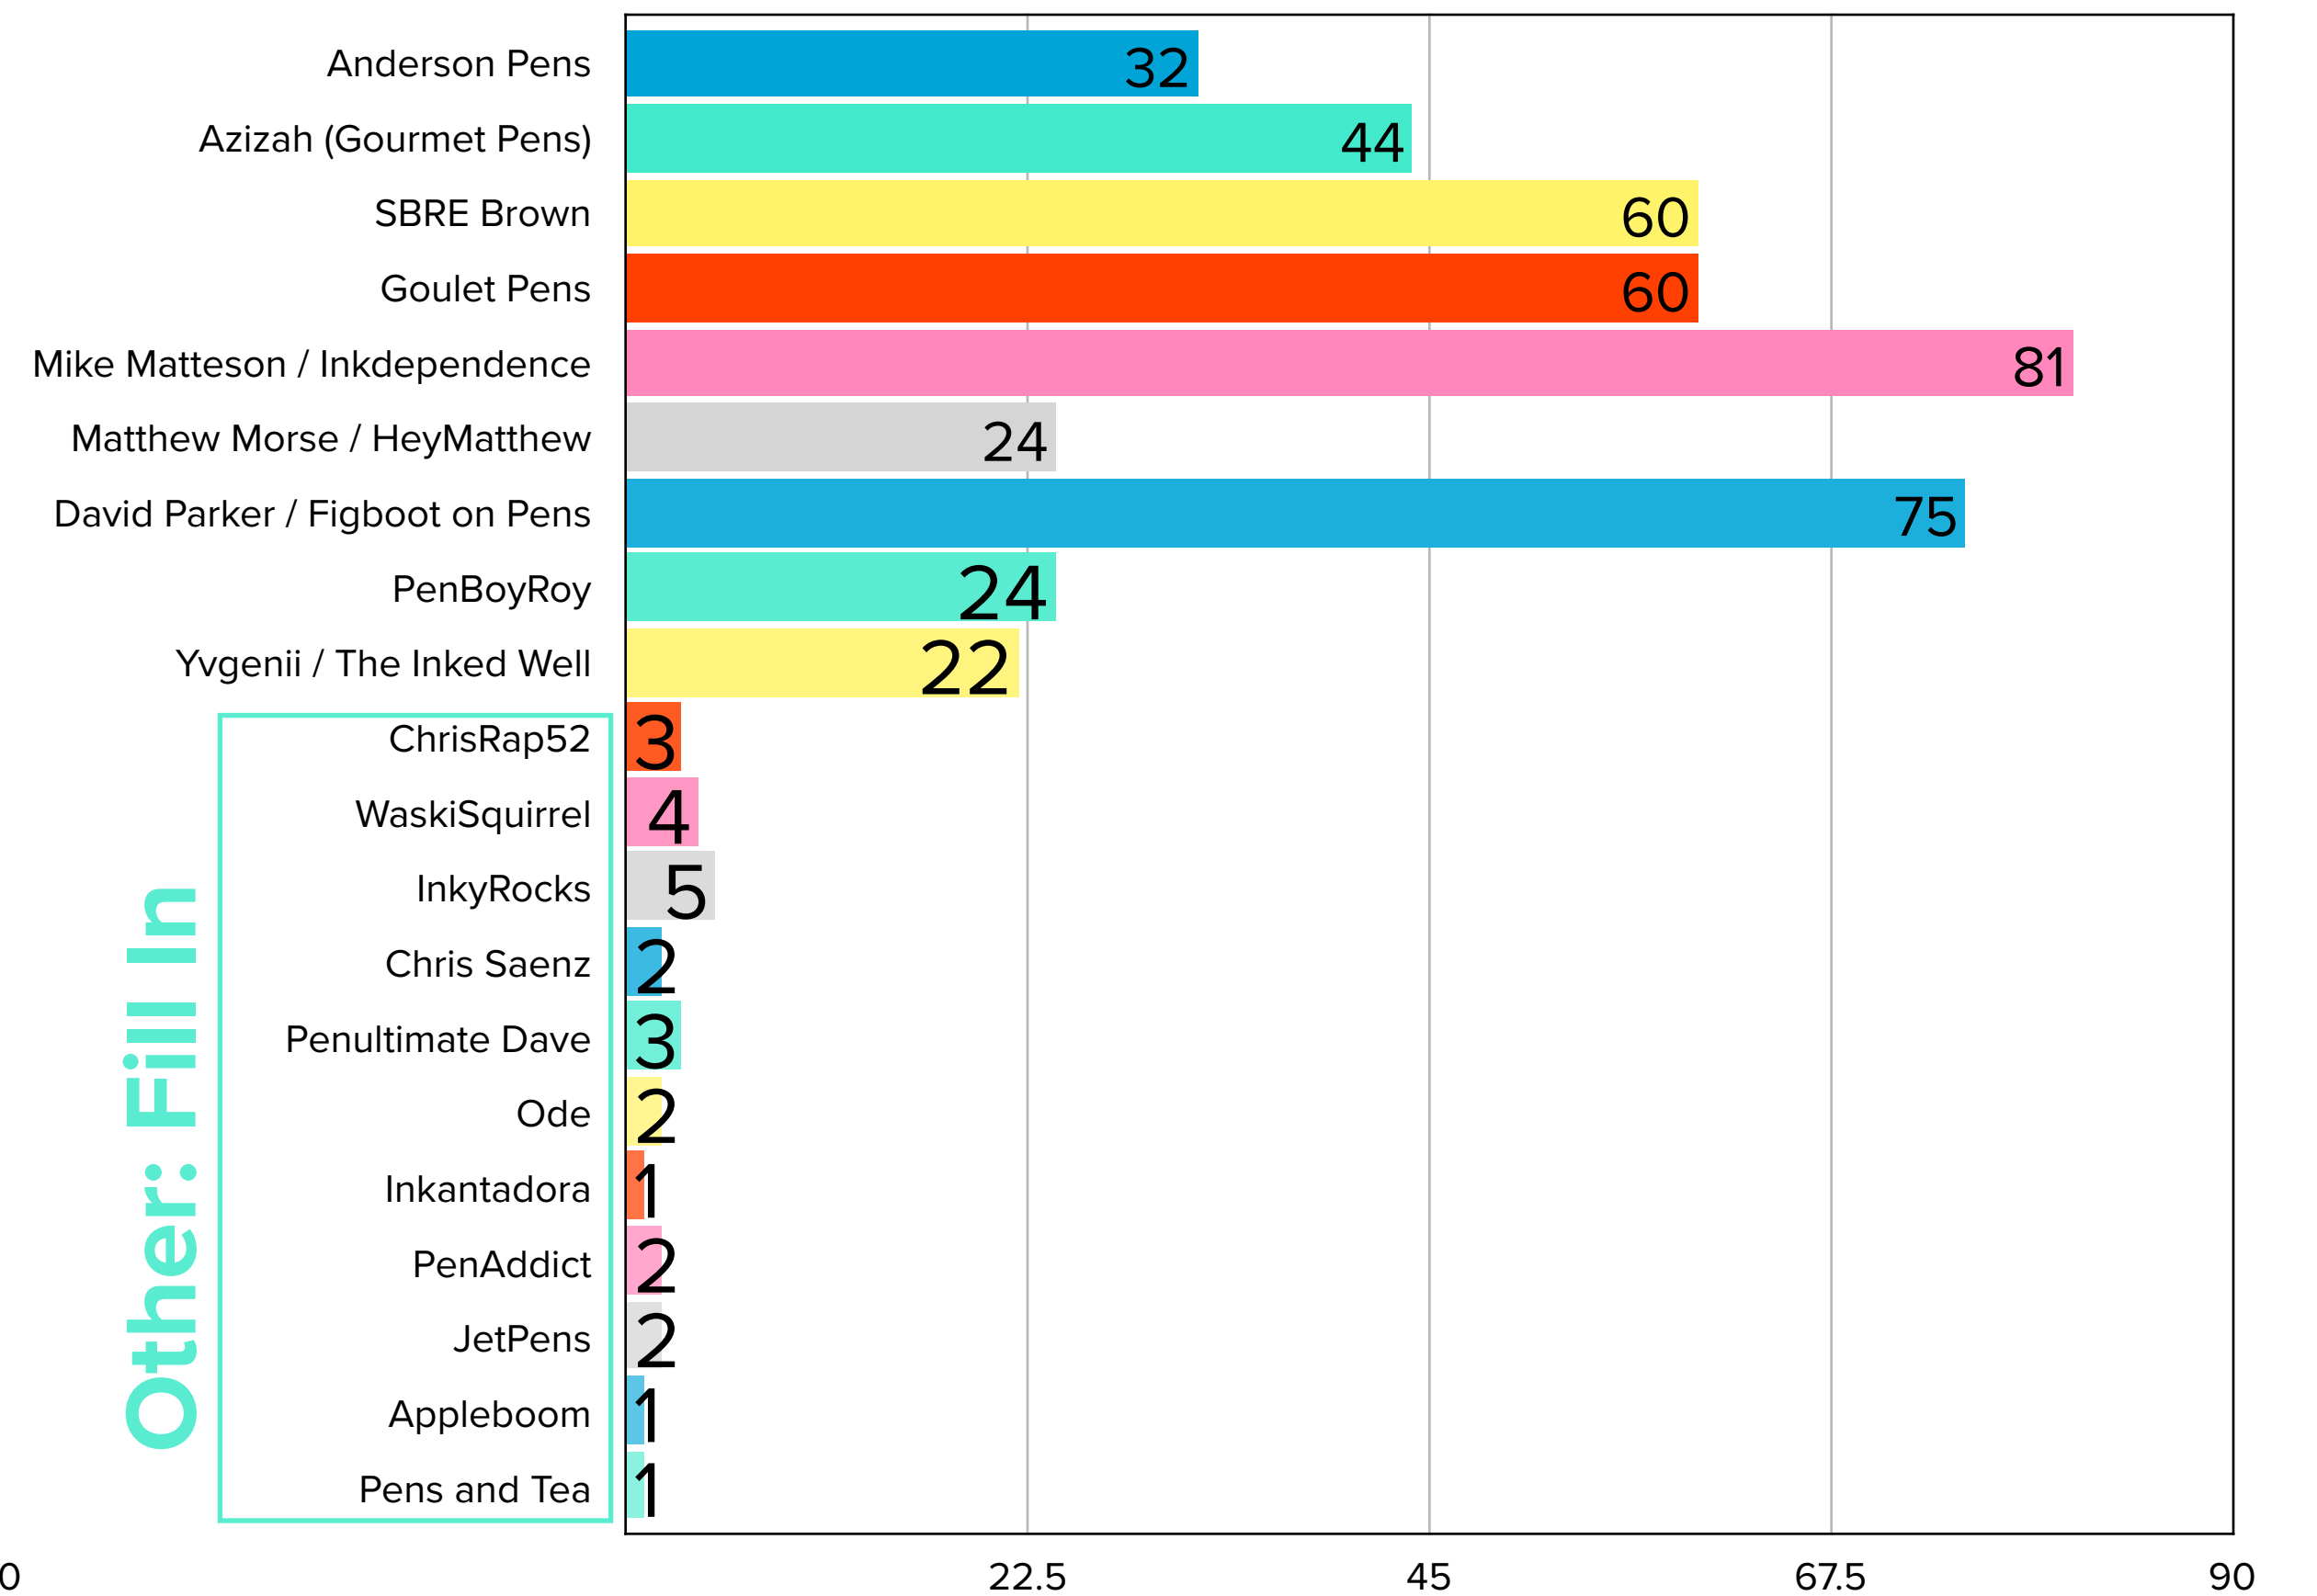

WHICH YOUTUBE CHANNELS DO YOU FOLLOW?