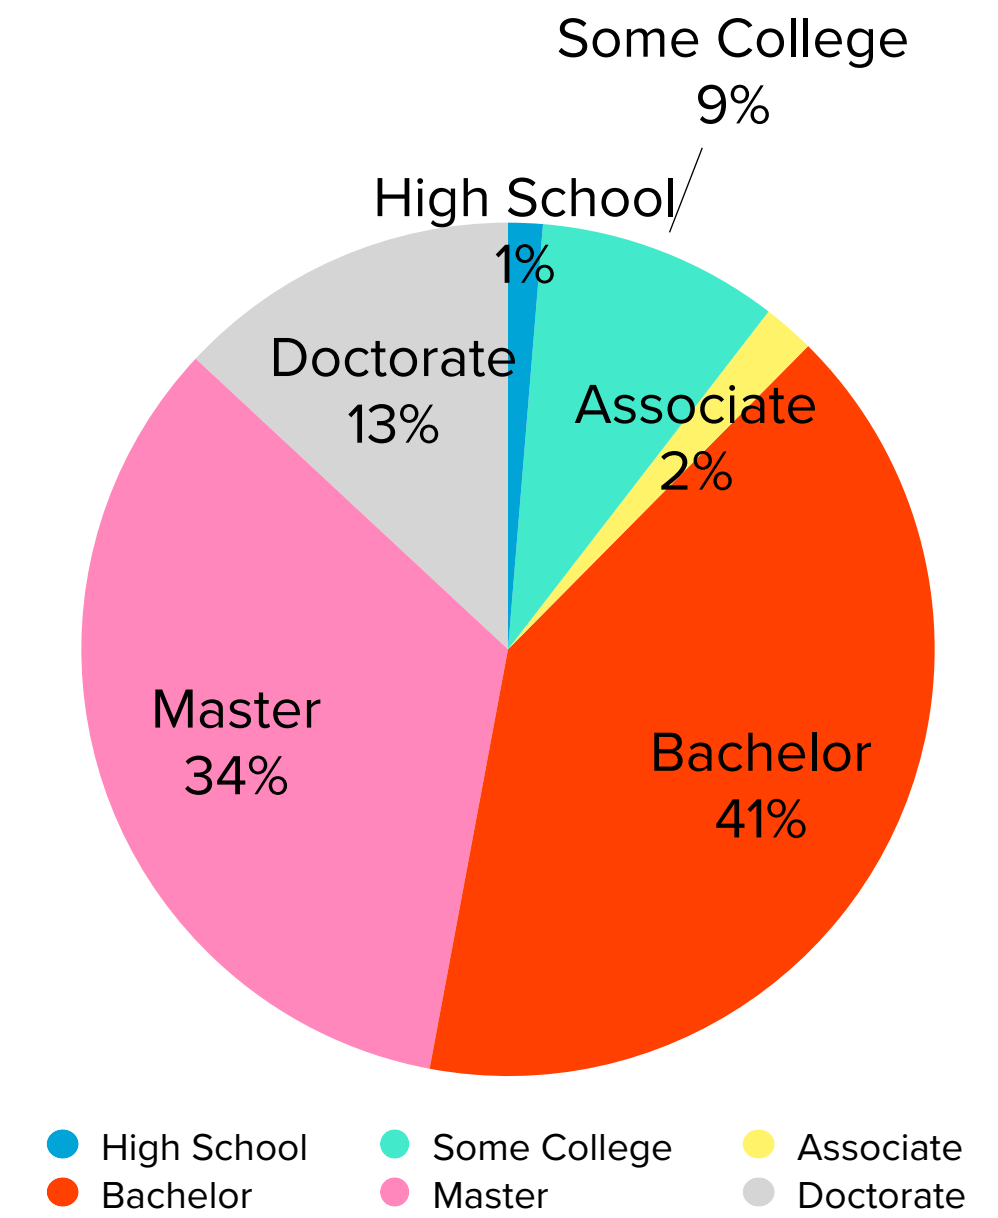

MICHAEL HARRIS, PHD & KATHERINE PALMISANO, MD

SLACK SURVEY 2020

RESULTS

DEMOGRAPHICS

— TOTAL RESPONDENTS: 154

GENDER

AGE

HIGHEST EDUCATION

OCCUPATIONAL DATA

IN WHAT IS YOUR HIGHEST LEVEL DEGREE?

CURRENT PROFESSION/OCCUPATION?

PEN HOBBY

YEAR COLLECTING BEGAN

- Pre-1990
- 1990-1995
- 1996-2000
- 2001-2005
- 2006-2010
- 2011-2015
- 2016-Present

TIME SPENT ON SLACK PER DAY

- Less than one hour
- 1-2 hours
- 2+ hours
- More time than my boss knows about (it is always open on my computer)
- From dawn to dusk (if my partner knew, I would be single)

INK COLLECTION SIZE (Bottles & Samples)

- <10
- 10-30
- 31-50
- 51-100
- 101-250
- 251-500
- 501+
- I lost count ten orders from Vanness ago

FOUNTAIN PEN COLLECTION (the pen cup does count)

- <10
- 10-20
- 21-30
- 31-40
- 41-50
- 51-100
- 101-200
- 201-300
- 301+
- More than I tell my parter about