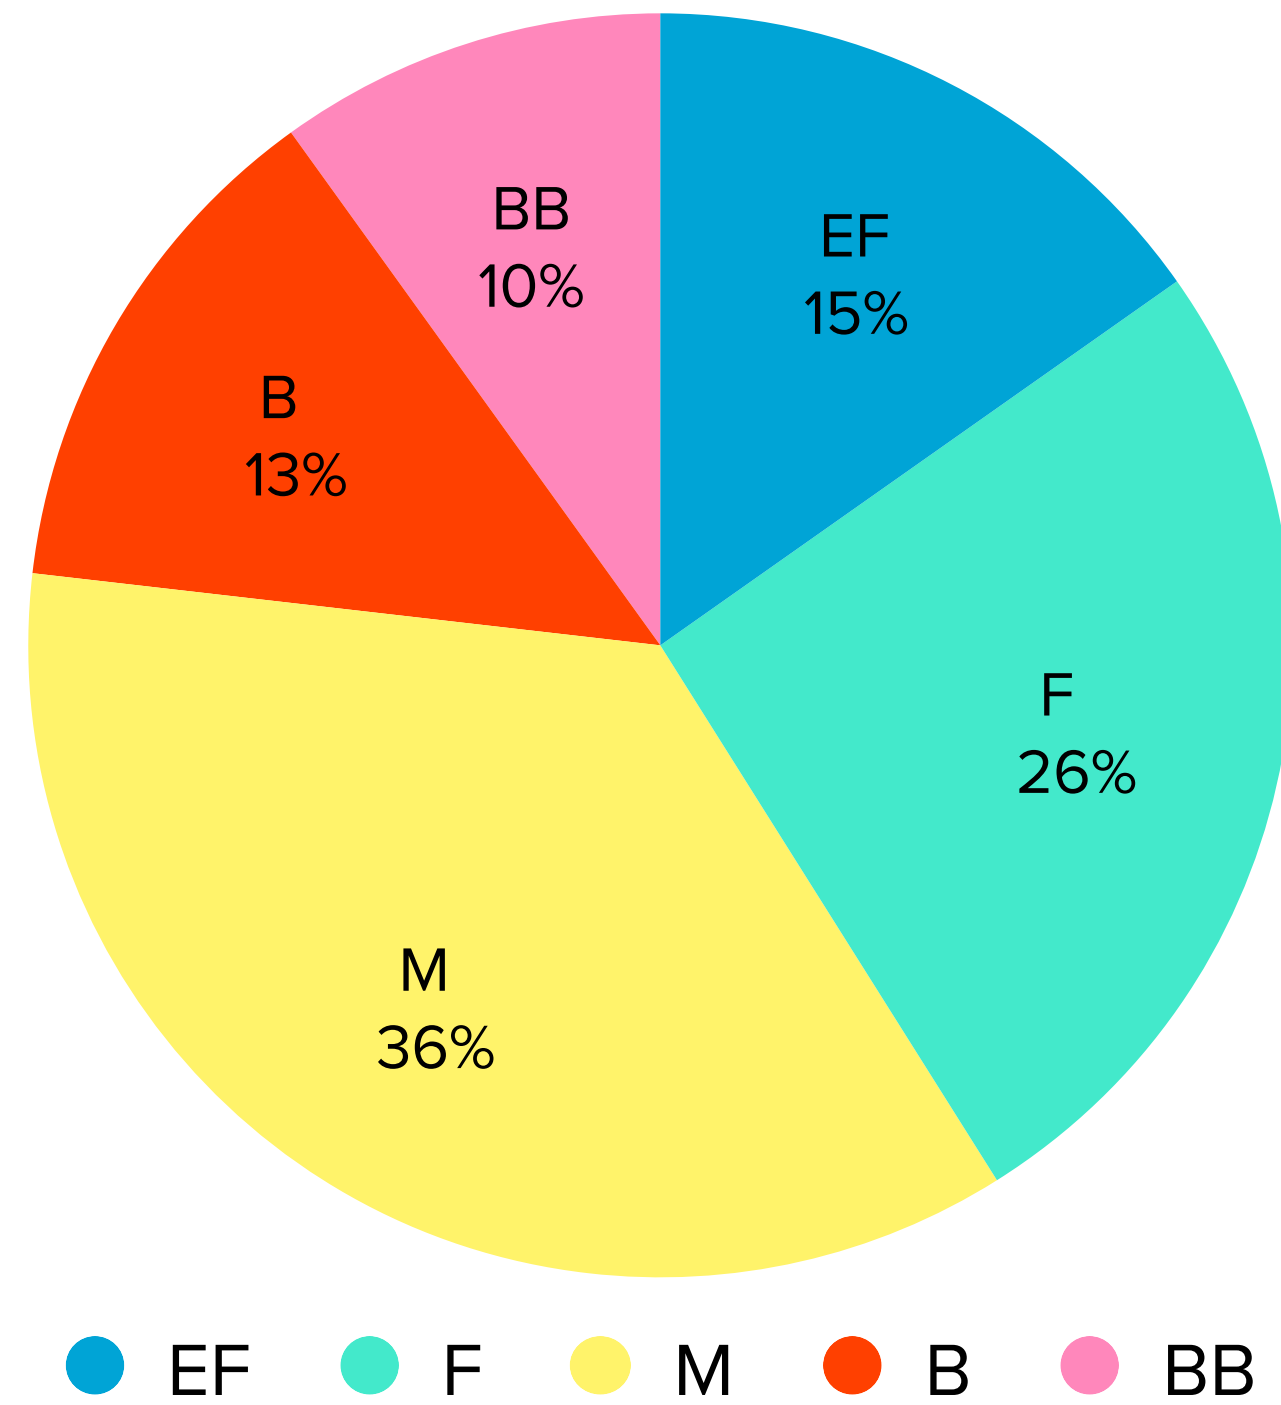

NIB PREFERENCES

FAVORITE NIB