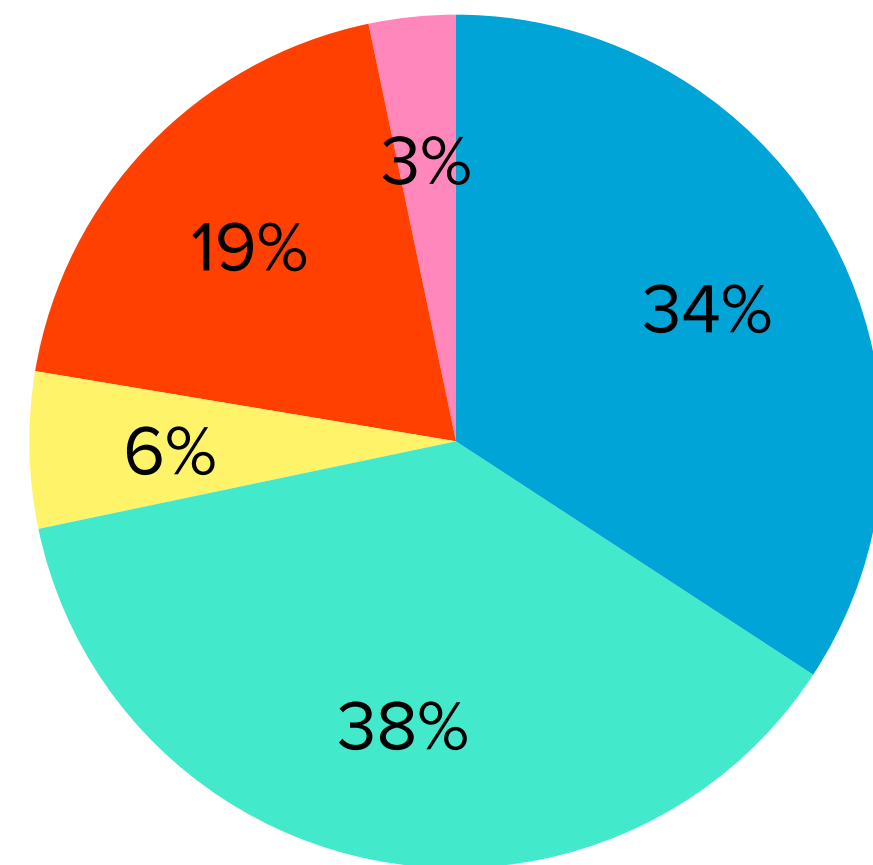

MICHAEL HARRIS, PHD & KATHERINE PALMISANO, MD

SLACK SURVEY 2020

RESULTS

DEMOGRAPHICS

— TOTAL RESPONDENTS: 154

GENDER

AGE

HIGHEST EDUCATION

OCCUPATIONAL DATA

IN WHAT IS YOUR HIGHEST LEVEL DEGREE?

CURRENT PROFESSION/OCCUPATION?

PEN HOBBY

YEAR COLLECTING BEGAN

- Pre-1990
- 1990-1995
- 1996-2000
- 2001-2005
- 2006-2010
- 2011-2015
- 2016-Present

TIME SPENT ON SLACK PER DAY

- Less than one hour
- 1-2 hours
- 2+ hours
- More time than my boss knows about (it is always open on my computer)
- From dawn to dusk (if my partner knew, I would be single)

INK COLLECTION SIZE (Bottles & Samples)

- <10
- 10-30
- 31-50
- 51-100
- 101-250
- 251-500
- 501+
- I lost count ten orders from Vanness ago

FOUNTAIN PEN COLLECTION (the pen cup does count)

- <10
- 10-20
- 21-30
- 31-40
- 41-50
- 51-100
- 101-200
- 201-300
- 301+
- More than I tell my parter about