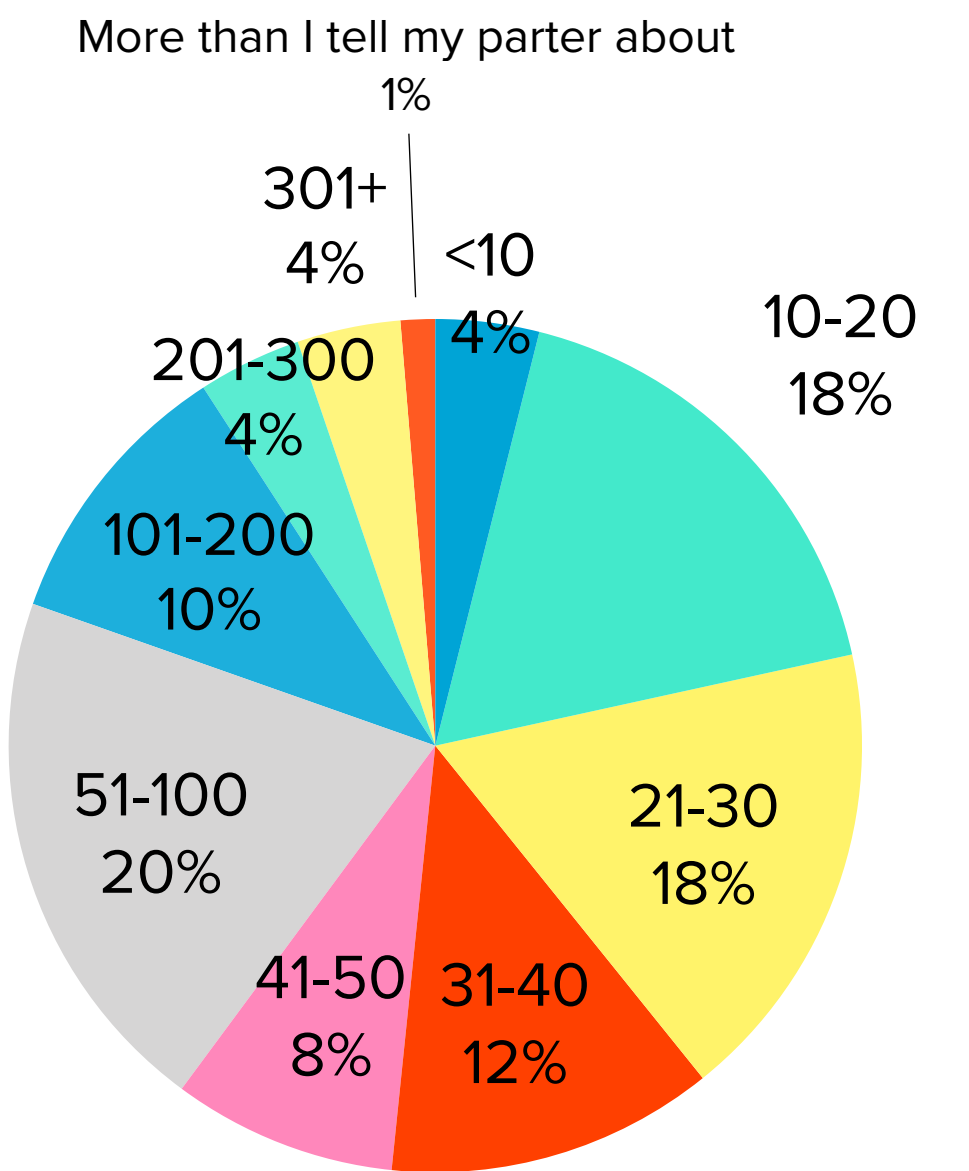

MICHAEL HARRIS, PHD & KATHERINE PALMISANO, MD

SLACK SURVEY 2020

RESULTS

DEMOGRAPHICS

— TOTAL RESPONDENTS: 154

GENDER

AGE

HIGHEST EDUCATION

OCCUPATIONAL DATA

IN WHAT IS YOUR HIGHEST LEVEL DEGREE?

CURRENT PROFESSION/OCCUPATION?

PEN HOBBY

YEAR COLLECTING BEGAN

- Pre-1990
- 1990-1995
- 1996-2000
- 2001-2005
- 2006-2010
- 2011-2015
- 2016-Present

TIME SPENT ON SLACK PER DAY

- Less than one hour
- 1-2 hours
- 2+ hours
- More time than my boss knows about (it is always open on my computer)
- From dawn to dusk (if my partner knew, I would be single)

INK COLLECTION SIZE (Bottles & Samples)

- <10
- 10-30
- 31-50
- 51-100
- 101-250
- 251-500
- 501+
- I lost count ten orders from Vanness ago

FOUNTAIN PEN COLLECTION (the pen cup does count)

- <10
- 10-20
- 21-30
- 31-40
- 41-50
- 51-100
- 101-200
- 201-300
- 301+
- More than I tell my parter about