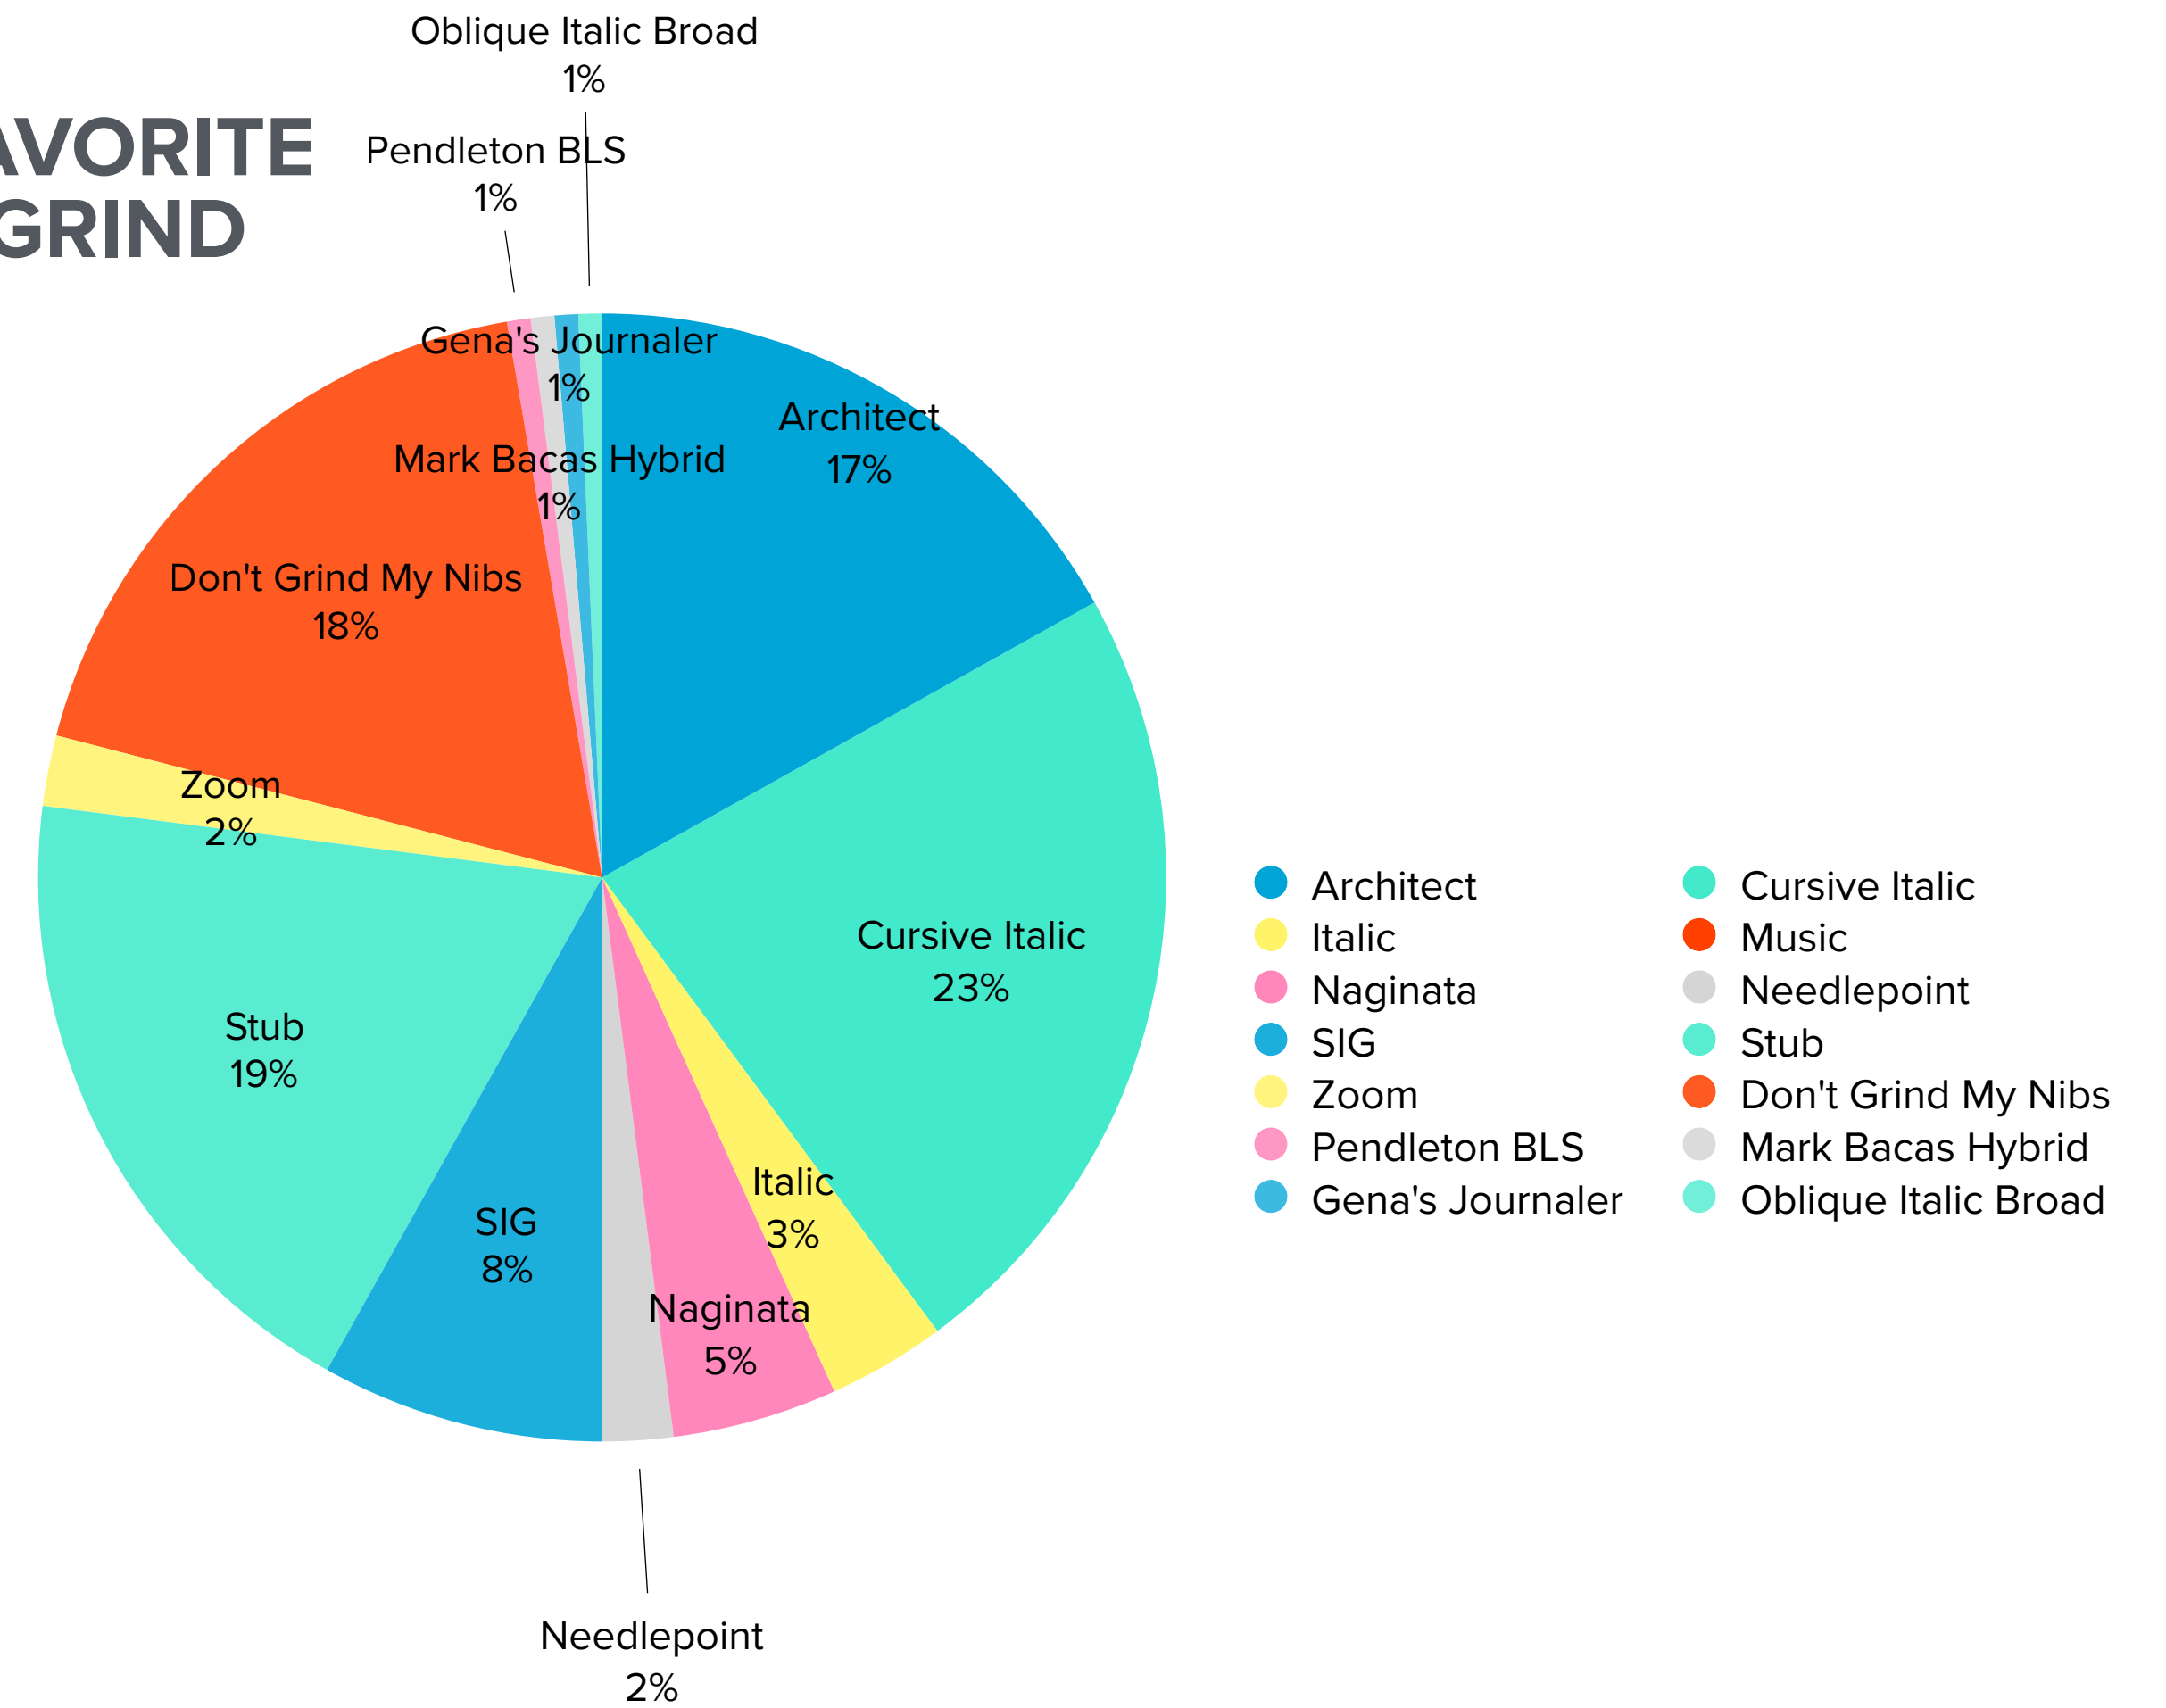

- Less than one hour
- 1-2 hours
- 2+ hours
- More time than my boss knows about (it is always open on my computer)
- From dawn to dusk (if my partner knew, I would be single)

INK COLLECTION SIZE (Bottles & Samples)

- <10
- 10-30
- 31-50
- 51-100
- 101-250
- 251-500
- 501+
- I lost count ten orders from Vanness ago

FOUNTAIN PEN COLLECTION (the pen cup does count)

- <10
- 10-20
- 21-30
- 31-40
- 41-50
- 51-100
- 101-200
- 201-300
- 301+
- More than I tell my parter about

WHICH YOUTUBE CHANNELS DO YOU FOLLOW?

NIB PREFERENCES

FAVORITE NIB

FAVORITE GRIND

OTHER HOBBIES

WHAT OTHER HOBBIES DO YOU HAVE?

TO POST OR NOT TO POST, THAT IS THE QUESTION.

*Pocket pens and pens designed to be posted not withstanding.