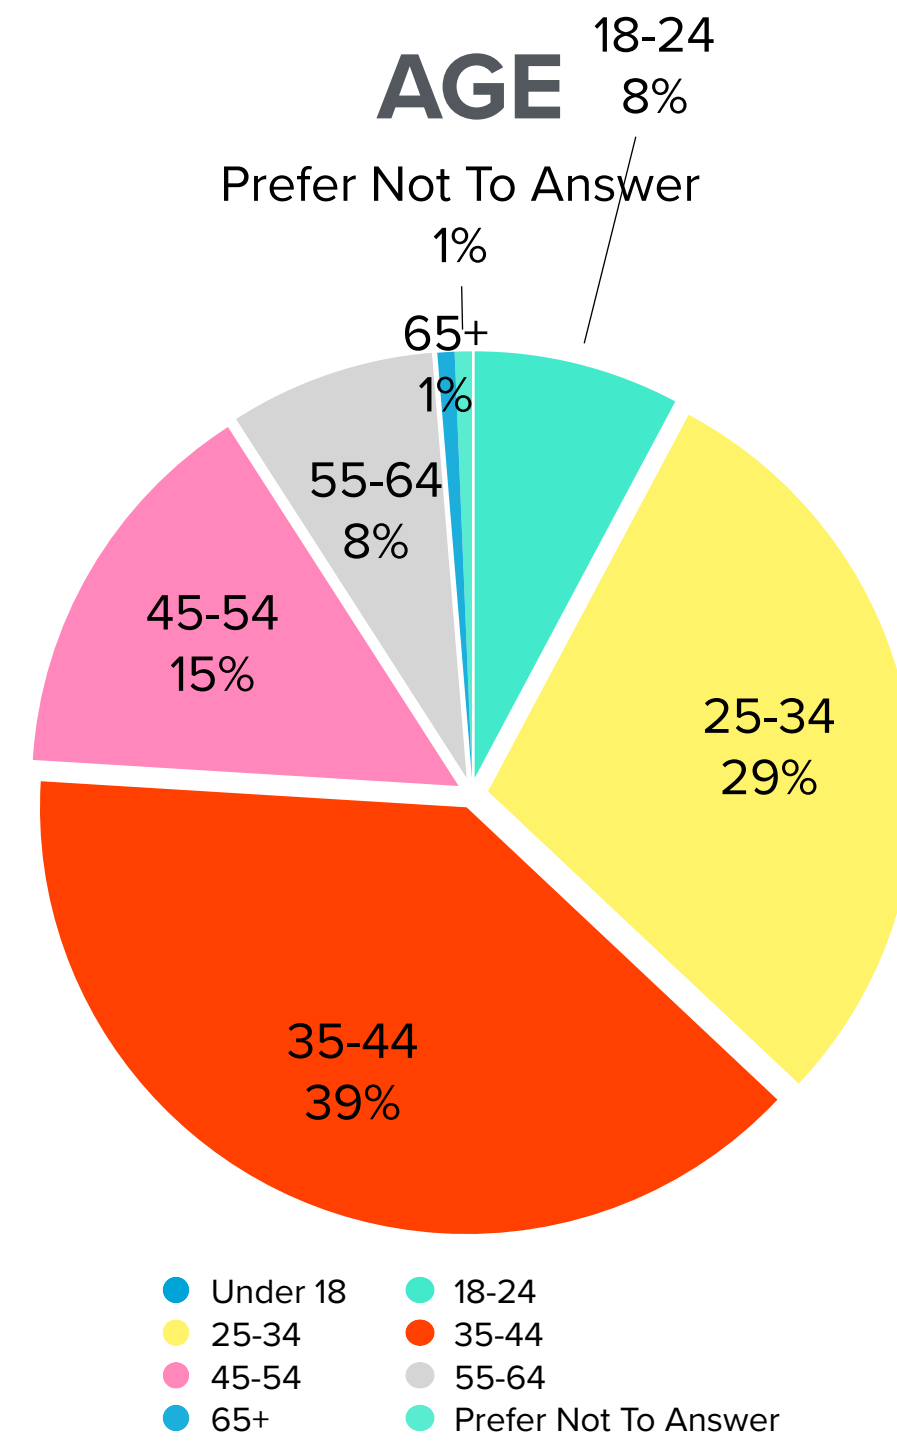

MICHAEL HARRIS, PHD & KATHERINE PALMISANO, MD

SLACK SURVEY 2020

RESULTS

DEMOGRAPHICS

— TOTAL RESPONDENTS: 154

GENDER

AGE

HIGHEST EDUCATION

OCCUPATIONAL DATA

IN WHAT IS YOUR HIGHEST LEVEL DEGREE?

CURRENT PROFESSION/OCCUPATION?

PEN HOBBY

YEAR COLLECTING BEGAN

- Pre-1990
- 1990-1995
- 1996-2000
- 2001-2005
- 2006-2010
- 2011-2015
- 2016-Present

TIME SPENT ON SLACK PER DAY

- Less than one hour
- 1-2 hours
- 2+ hours
- More time than my boss knows about (it is always open on my computer)
- From dawn to dusk (if my partner knew, I would be single)

INK COLLECTION SIZE (Bottles & Samples)

- <10
- 10-30
- 31-50
- 51-100
- 101-250
- 251-500
- 501+
- I lost count ten orders from Vanness ago

FOUNTAIN PEN COLLECTION (the pen cup does count)

- <10
- 10-20
- 21-30
- 31-40
- 41-50
- 51-100
- 101-200
- 201-300
- 301+
- More than I tell my parter about